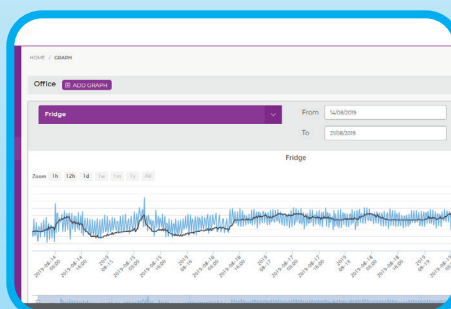

Graphical data output which allows you to drill down on details

Temp (C)	Temp (F)	Temp (C)	Temp (F)	Temp (C)	Temp (F)	Temp (C)	Temp (F)	Temp (C)	Temp (F)
1	37.0	37.0	98.6	37.0	98.6	37.0	98.6	37.0	98.6

Reports can be saved as PDF