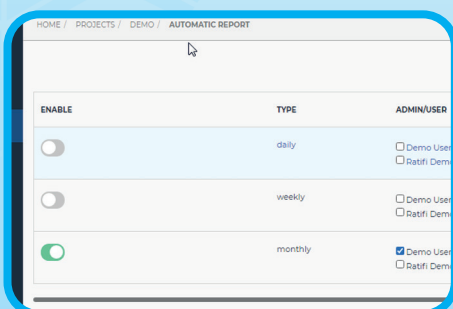

Set up automatic reports to suit your needs