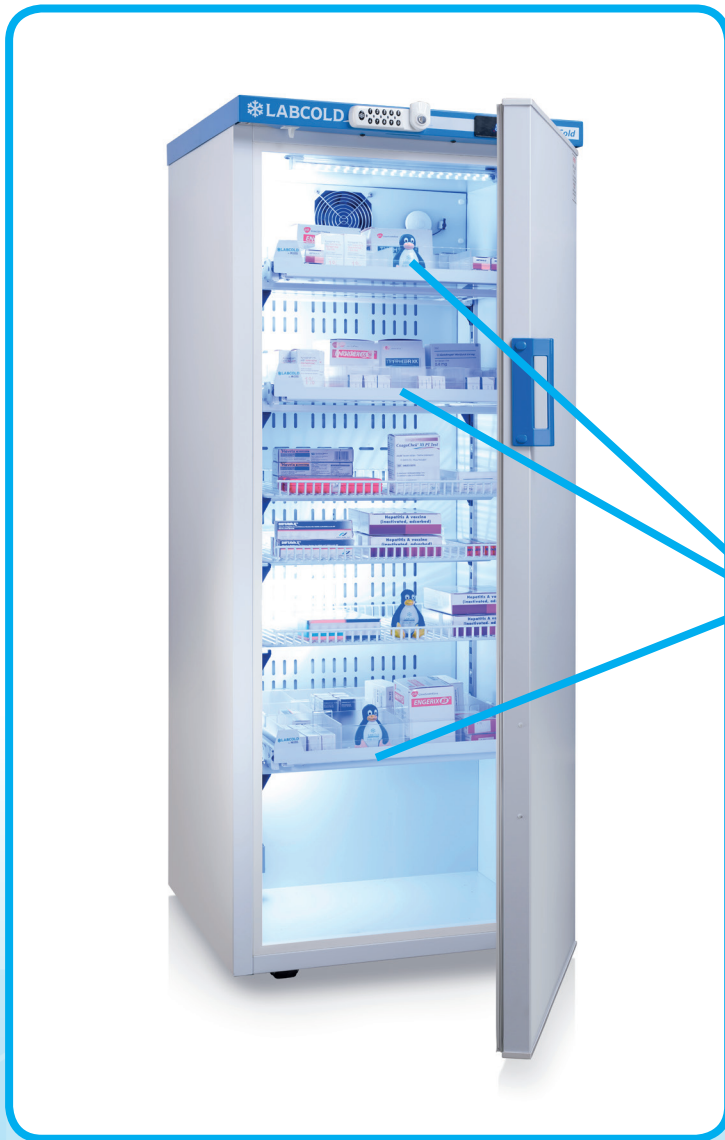

# LABCOLD™

medical & scientific refrigeration

## PHARMDRAWER1901 Divided Drawers for RLDF/G1019 and 1519

Designed exclusively to fit Labcold IntelliCold® pharmacy refrigerators 340 litres and over, these divided pharmacy drawers help keep your refrigerator neat and tidy enabling easy stock rotation.

Constructed from wipe clean plastic, these drawers can be retro fitted and can even be used in conjunction with shelves, giving you the choice on how best to utilize the space in your refrigerator. We

do, however, only recommend the use of 5 drawers in 340 litre models and 6 in 440 litre fridges.

Featuring an easy glide mechanism which ensures the product stays in place when the drawers are opened and closed, these drawers are designed to allow maximum air flow around the product.